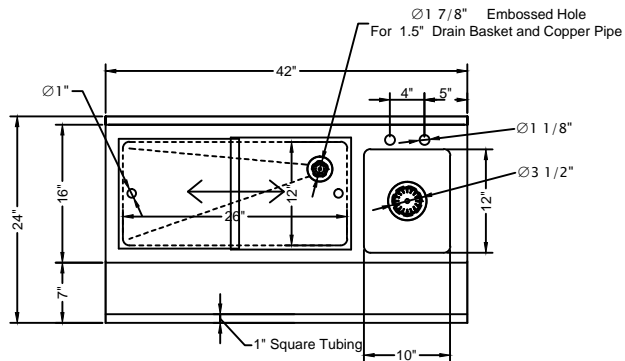

FRONT ELEVATION

SEE DETAIL "A"

SIDE VIEW

- 18 GA. 304 stainless steel construction.
- STS Leg and STS feet.
- Drain Basket Included.

**DETAIL "A"**

PLAN VIEW

ISOMETRIC

DRAWIN FOR :	MAT. TOP : 18GA. 304 S/S. BASE :	DATE	REVISIONS	<h1>Tarrison Products Ltd.</h1>
REF. NO :	REQ'D/ITEM :			
ITEM NAME : Cocktail Mix Unit with Cover	DATE : Jun/ 20/ 2019			
PROD. NO. : TA-CMU42SCR	BY :			
SCALE: 1/2" =1'-0"	CHECKED BY :			