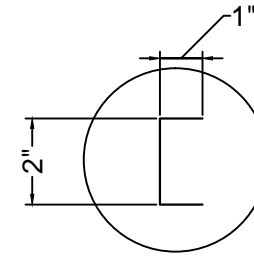

FRONT ELEVATION

SEE DETAIL "A"

SIDE VIEW

- 18 GA. 304 stainless steel construction.
- STS Leg and STS feet.
- Drain Basket Included.

**DETAIL "A"**

PLAN VIEW

ISOMETRIC

DRAWIN FOR :	MAT. TOP : 18GA. 304 S/S. BASE :	DATE	REVISIONS	<h1>Tarrison Products Ltd.</h1>
REF. NO :	REQ'D/ITEM :			
ITEM NAME : Cocktail Mix Unit with Cover	DATE : Jun/ 20/ 2019			
PROD. NO. : TA-CMU42SCR	BY :			
SCALE: 1/2" =1'-0"	CHECKED BY :			