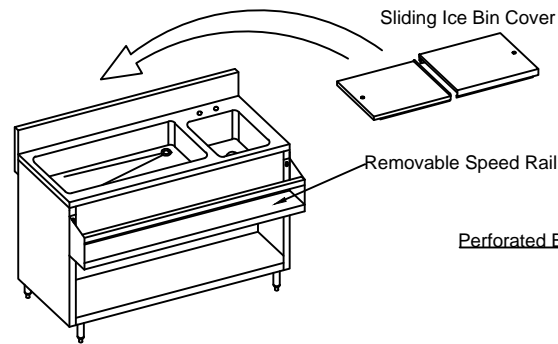

FRONT ELEVATION

SEE DETAIL "A"

SIDE VIEW

- 18 GA. 304 stainless steel construction.
- STS Leg and STS feet.
- Drain Basket Included.

**DETAIL "A"**

PLAN VIEW

ISOMETRIC

DRAWIN FOR :	MAT. TOP : 18GA. 304 S/S. BASE :	DATE	REVISIONS	<h1>Tarrison Products Ltd.</h1>
REF. NO :	REQ'D/ITEM :			
ITEM NAME : Cocktail Mix Unit with Cover	DATE : Jun/ 20/ 2019			
PROD. NO. : TA-CMU42SCR	BY :			
SCALE: 1/2" =1'-0"	CHECKED BY :			