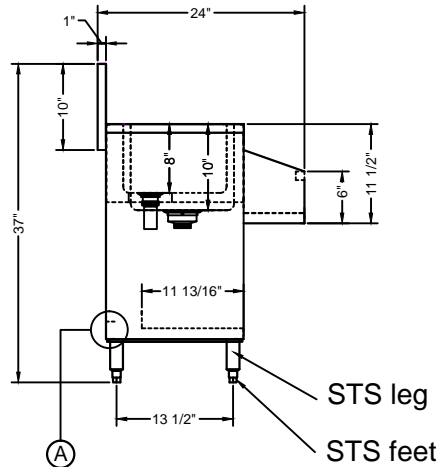

FRONT ELEVATION

SEE DETAIL "A"

SIDE VIEW

- 18 GA. 304 stainless steel construction.
- STS Leg and STS feet.
- Drain Basket Included.

**DETAIL "A"**

PLAN VIEW

ISOMETRIC

DRAWIN FOR :	MAT. TOP : 18GA. 304 S/S. BASE :	DATE	REVISIONS	<h1>Tarrison Products Ltd.</h1>
REF. NO :	REQ'D/ITEM :			
ITEM NAME : Cocktail Mix Unit with Cover	DATE : Jun/ 20/ 2019			
PROD. NO. : TA-CMU42SCR	BY :			
SCALE: 1/2" =1'-0"	CHECKED BY :			