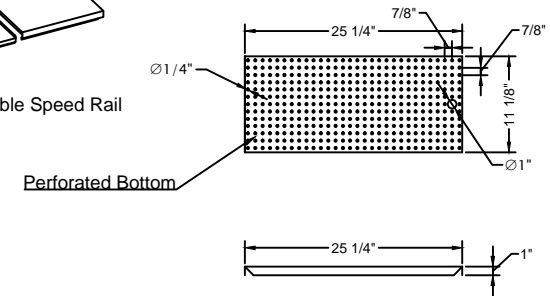

FRONT ELEVATION

SEE DETAIL "A"

SIDE VIEW

- 18 GA. 304 stainless steel construction.
- STS Leg and STS feet.
- Drain Basket Included.

**DETAIL "A"**

PLAN VIEW

ISOMETRIC

DRAWIN FOR :	MAT. TOP : 18GA. 304 S/S. BASE :	DATE	REVISIONS	<h1>Tarrison Products Ltd.</h1>
REF. NO :	REQ'D/ITEM :			
ITEM NAME : Cocktail Mix Unit with Cover	DATE : Jun/ 20/ 2019			
PROD. NO. : TA-CMU42SCR	BY :			
SCALE: 1/2" =1'-0"	CHECKED BY :			